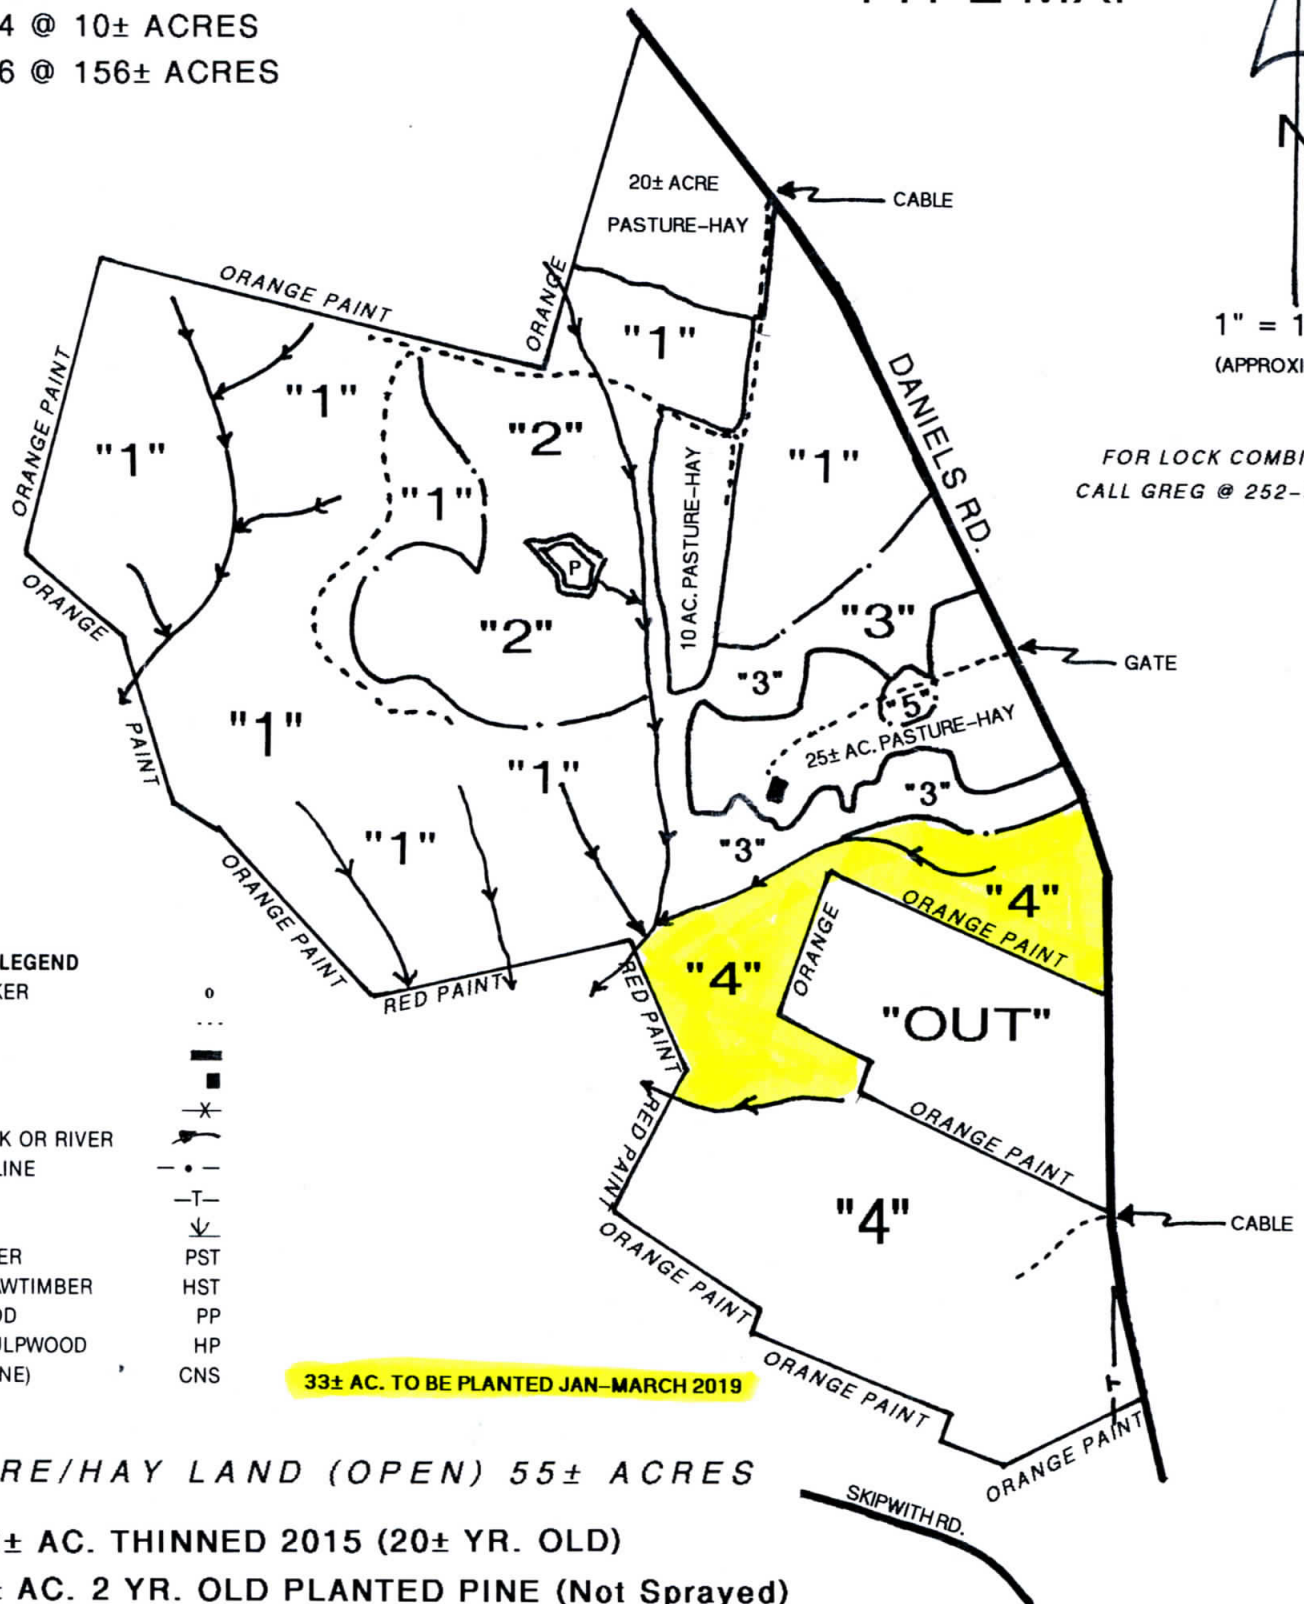

DANIELS TIMBERLANDS TRACTS

453± ACRES, MECKLENBURG CO., VA

PRN 3672 @ 216.11± ACRES
 PRN 3673 @ 71.14± ACRES
 PRN 3674 @ 10± ACRES
 PRN 3676 @ 156± ACRES

"TYPE MAP"

FOR LOCK COMBINATIONS
 CALL GREG @ 252-308-7020

LEGEND

- CORNER MARKER ○
- WOODS ROAD - - -
- PUBLIC ROAD ———
- BUILDING ■
- FENCE * * *
- STREAM, CREEK OR RIVER ~ ~ ~
- TIMBER TYPE LINE - · - · -
- POWER LINE - T -
- SWAMP ∇
- PINE SAWTIMBER PST
- HARDWOOD SAWTIMBER HST
- PINE PULPWOOD PP
- HARDWOOD PULPWOOD HP
- CHIP-N-SAW (PINE) CNS

33± AC. TO BE PLANTED JAN-MARCH 2019

PASTURE/HAY LAND (OPEN) 55± ACRES

- "1" - 212± AC. THINNED 2015 (20± YR. OLD)
- "2" - 39± AC. 2 YR. OLD PLANTED PINE (Not Sprayed)
- "3" - 25± AC. 11 YR. OLD PLANTED PINE (Not Sprayed)
- "4" - 120± AC. TIMBER IS "SOLD"
- "5" - 1± AC. OLD HOME SITE
- "P" - 1± ACRE POND