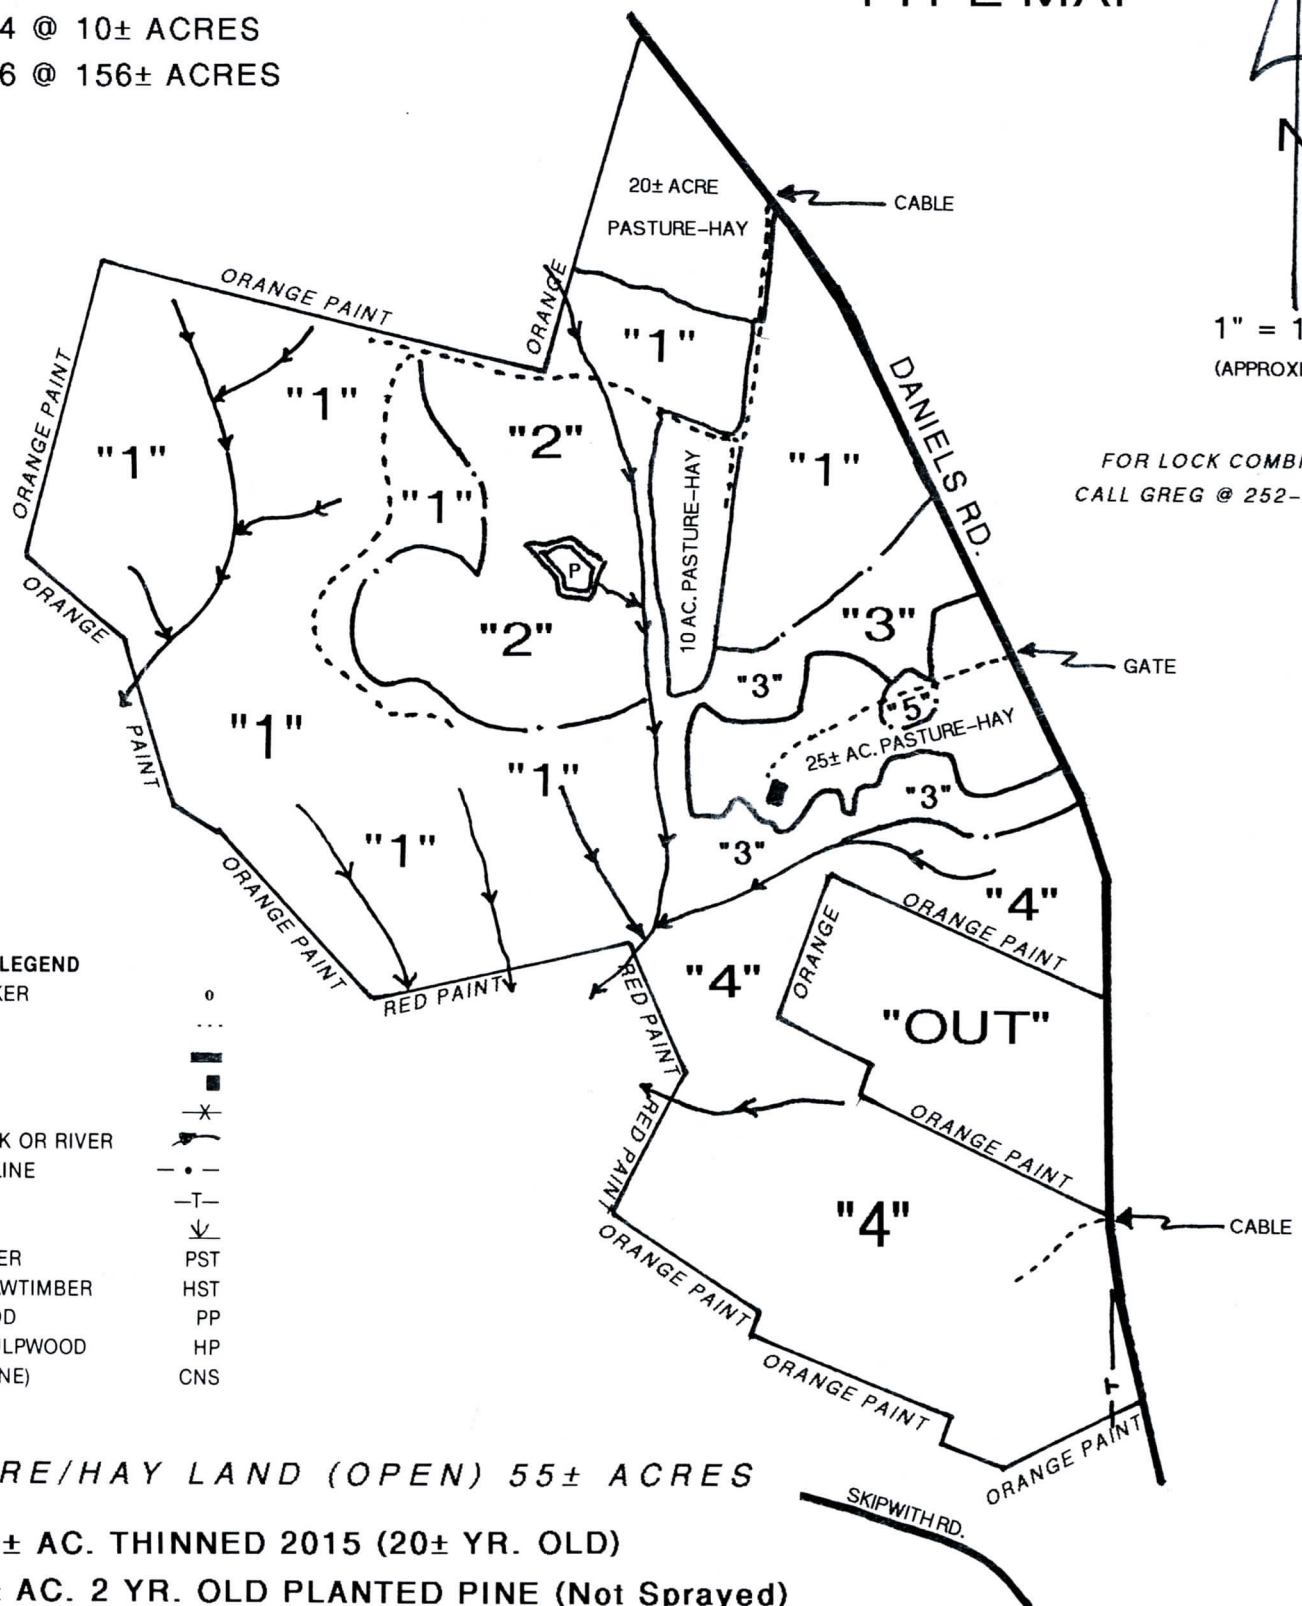

DANIELS TIMBERLANDS TRACTS

453± ACRES, MECKLENBURG CO., VA

- PRN 3672 @ 216.11± ACRES
- PRN 3673 @ 71.14± ACRES
- PRN 3674 @ 10± ACRES
- PRN 3676 @ 156± ACRES

"TYPE MAP"

FOR LOCK COMBINATIONS
CALL GREG @ 252-308-7020

LEGEND

- CORNER MARKER ○
- WOODS ROAD - - -
- PUBLIC ROAD ———
- BUILDING ■
- FENCE —X—
- STREAM, CREEK OR RIVER ~~~~~
- TIMBER TYPE LINE - · - ·
- POWER LINE —T—
- SWAMP √
- PINE SAWTIMBER PST
- HARDWOOD SAWTIMBER HST
- PINE PULPWOOD PP
- HARDWOOD PULPWOOD HP
- CHIP-N-SAW (PINE) CNS

PASTURE/HAY LAND (OPEN) 55± ACRES

- "1" - 212± AC. THINNED 2015 (20± YR. OLD)
- "2" - 39± AC. 2 YR. OLD PLANTED PINE (Not Sprayed)
- "3" - 25± AC. 11 YR. OLD PLANTED PINE (Not Sprayed)
- "4" - 120± AC. TIMBER IS "SOLD"
- "5" - 1± AC. OLD HOME SITE
- "P" - 1± ACRE POND