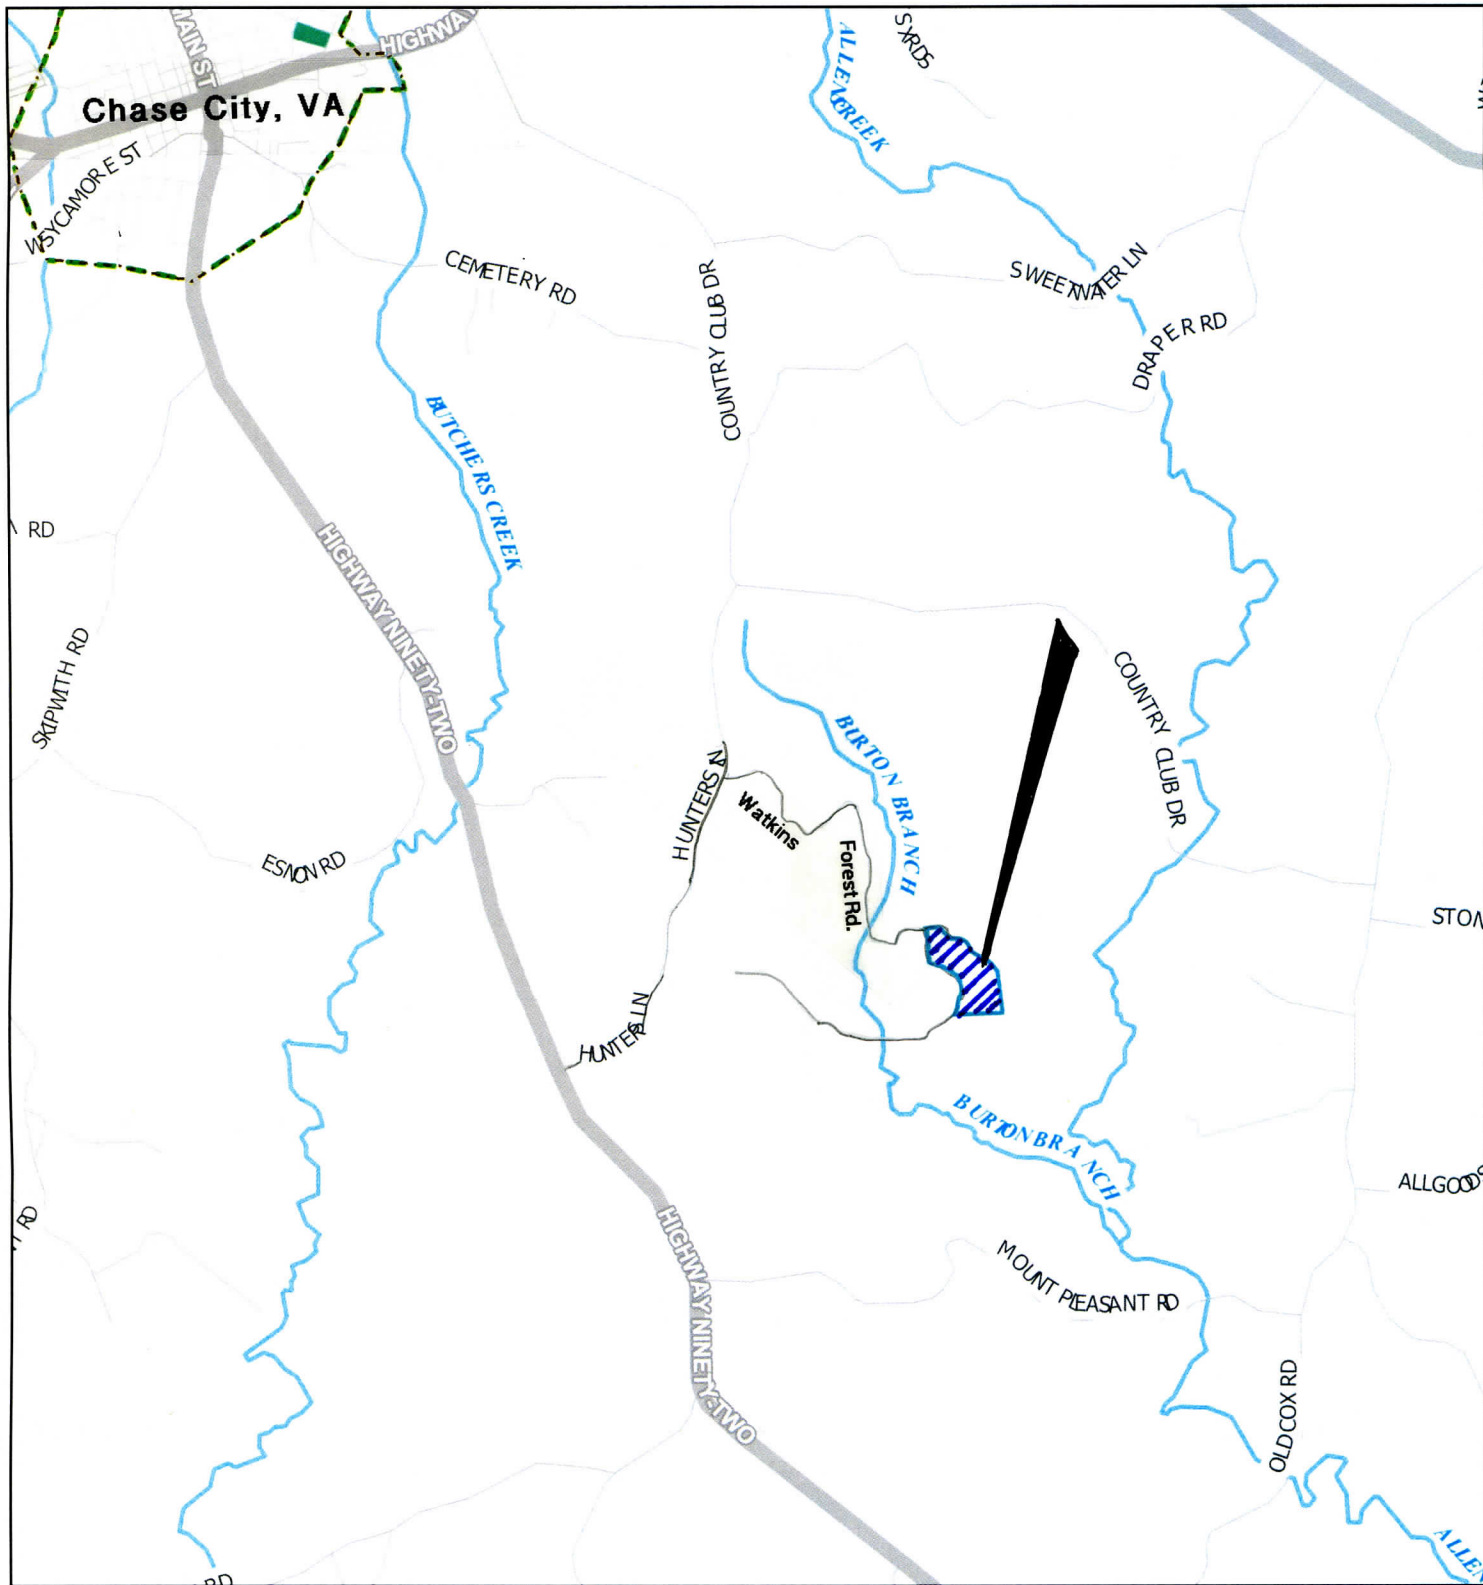

LOCATION MAP

8/25/2020, 8:14:18 AM

 Town Boundary

1:72,224