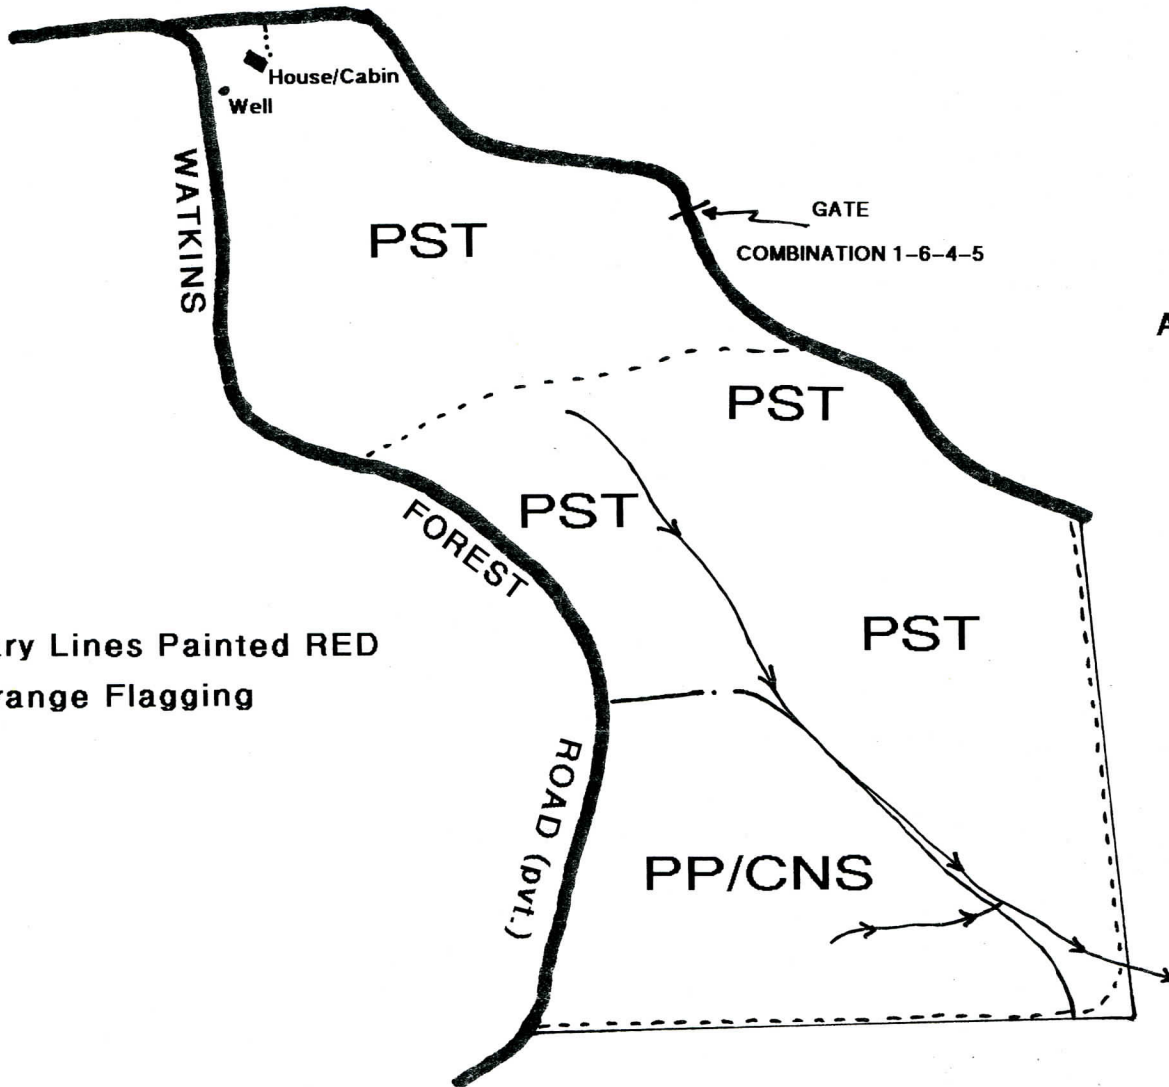

DISFRUTE, LLC TRACT

(dees - froo - teh, ENJOYMENT, Spanish)

50.00± ACRES, PRN 31378

MAP NUMBER 052A00 01 014, MECKLENBURG CO., VA

1875 WATKINS FOREST RD.

"TYPE MAP"

1" = 390'
AUGUST 2020

Boundary Lines Painted RED
With Orange Flagging

LEGEND

CORNER MARKER	o
WOODS ROAD	...
PUBLIC ROAD	==
BUILDING	■
FENCE	-x-
STREAM, CREEK OR RIVER	~
TIMBER TYPE LINE	-o-
POWER LINE	-T-
SWAMP	∇
PINE SAWTIMBER	PST
HARDWOOD SAWTIMBER	HST
PINE PULPWOOD	PP
HARDWOOD PULPWOOD	HP
CHIP-N-SAW (PINE)	CNS

HOUSE/CABIN SITE - 1± ACRE

PST, PINE SAWTIMBER - 35± ACRES

PP/CNS, PINE PULPWOOD & CHIP-N-SAW - 13± ACRES

**Mott
& Shay**

1123 Roanoke Avenue
P.O. Box 1645
Roanoke Rapids, NC 27870
Toll Free: 1-800-533-3754