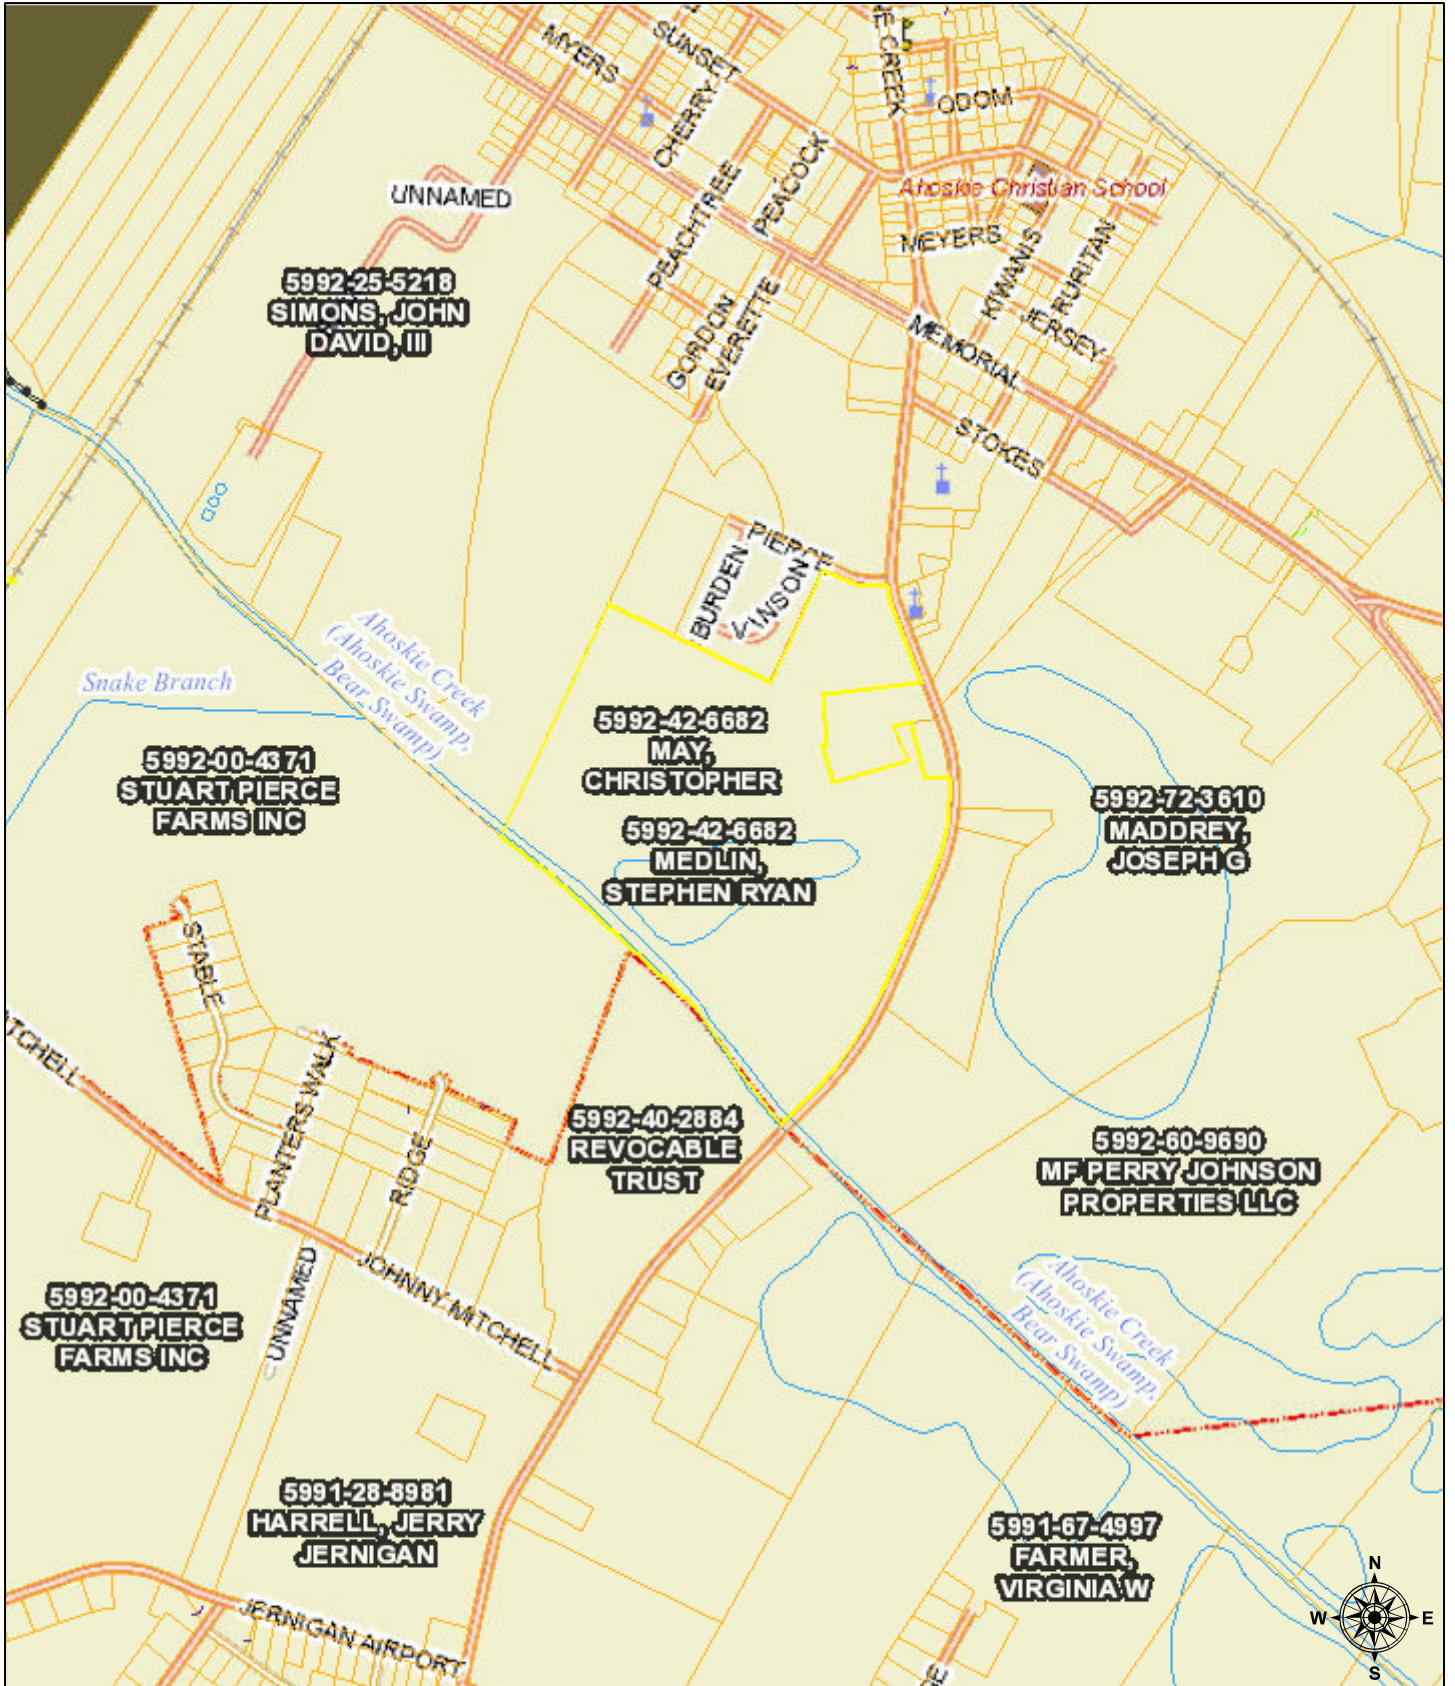

MEDLIN & MAY GIS MAP

February 22, 2020

Line Features

County Line	Parcel Hooks
Drainage Easement	State Line
Ingress / Egress Easement	Township Line
Leader Line	Utility Easement
Lot Line	Parcels
Other Easement	Hydrology
	County Boundary