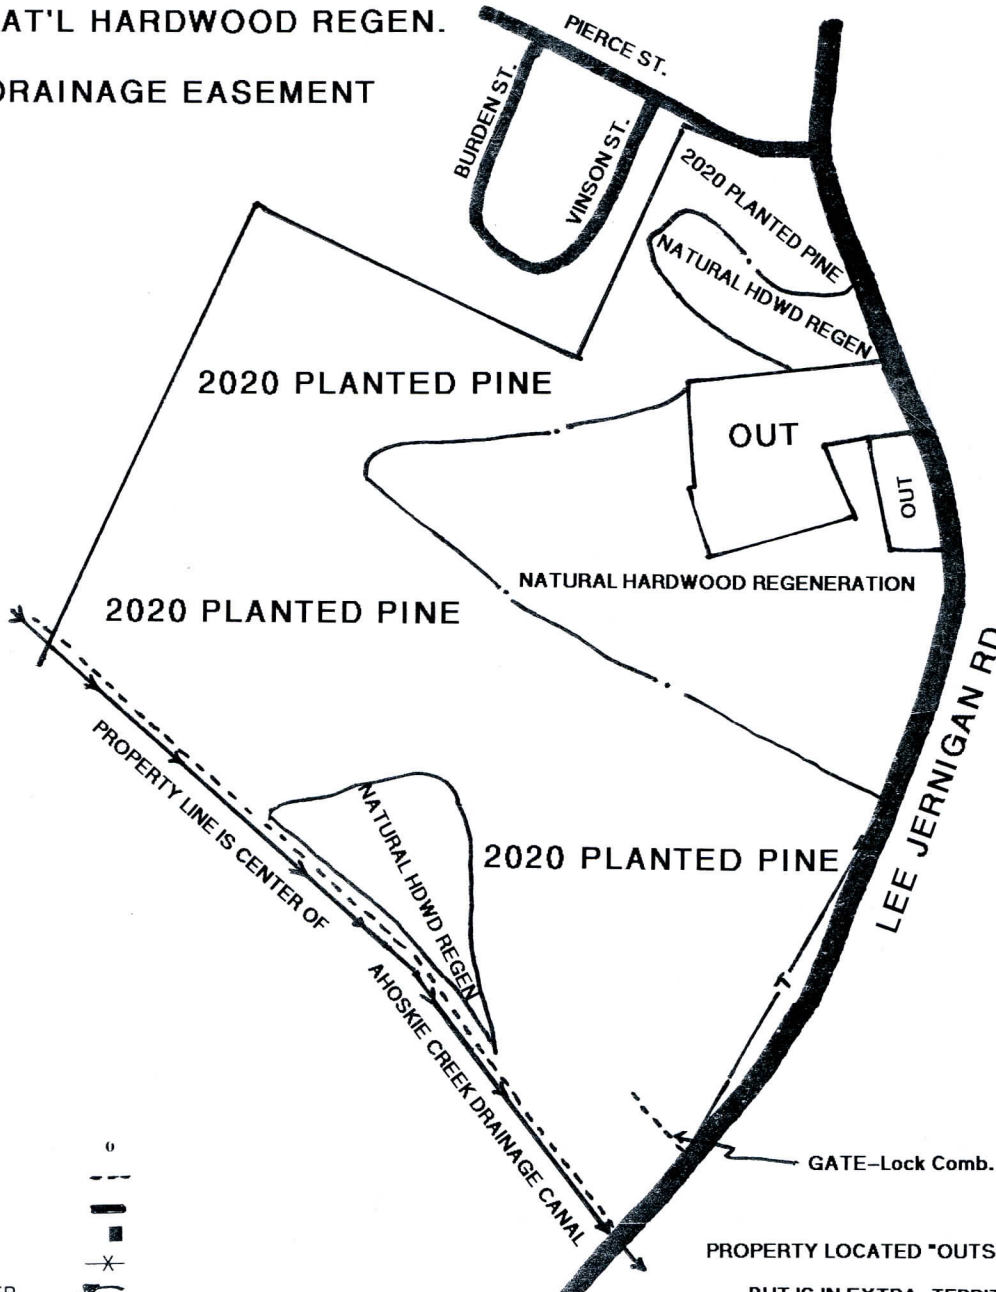

MEDLIN & MAY TRACT

99.53± ACRES

PIN 5992-42-6682, AHOSKIE TWNSP

HERTFORD COUNTY, NC

MARCH 2020

"TYPE MAP"

ACREAGE BREAKDOWN

65± ACRES PLANTED PINE

30± ACRES NAT'L HARDWOOD REGEN.

5± ACRES DRAINAGE EASEMENT

1" = 660'

LEGEND

- CORNER MARKER
- WOODS ROAD
- PUBLIC ROAD
- BUILDING
- FENCE
- STREAM, CREEK OR RIVER
- TIMBER TYPE LINE
- POWER LINE
- SWAMP
- PINE SAWTIMBER
- HARDWOOD SAWTIMBER
- PINE PULPWOOD
- HARDWOOD PULPWOOD
- CHIP-N-SAW (PINE)