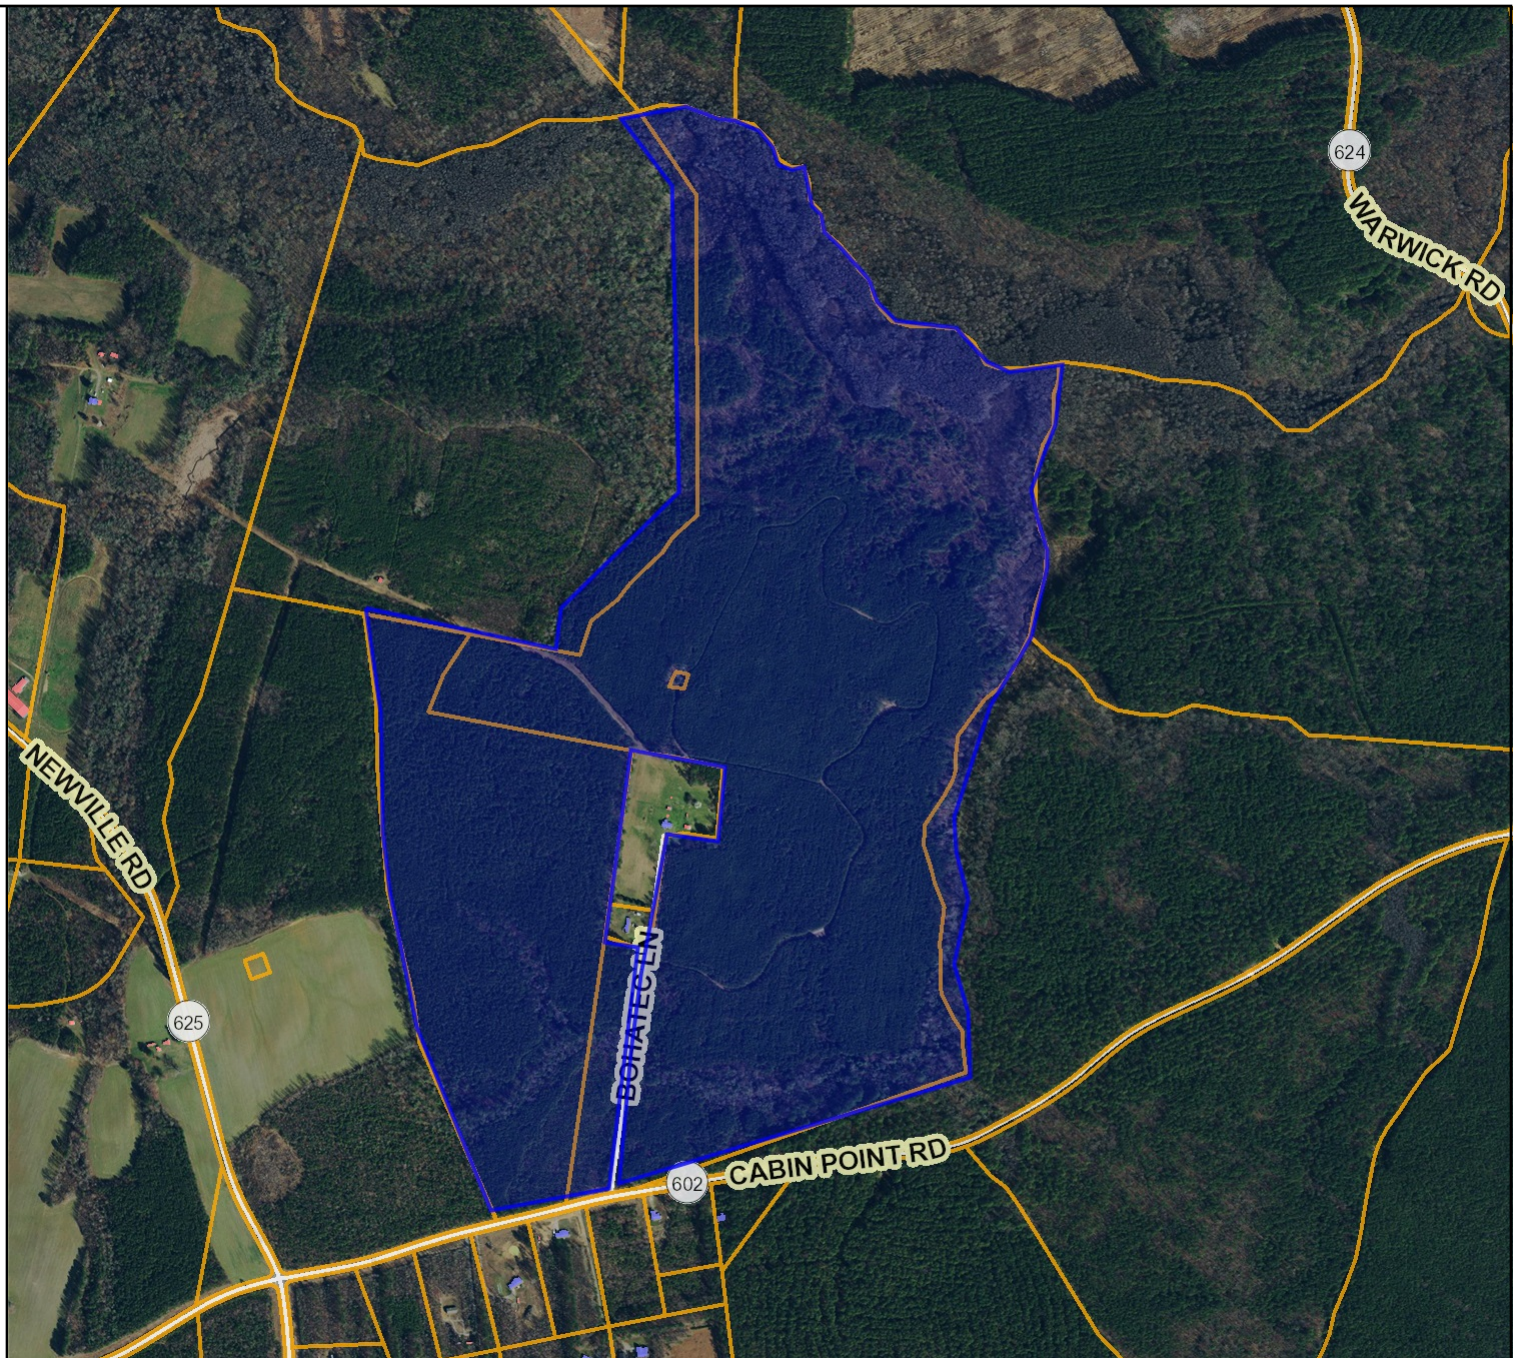

# County of Sussex, Virginia

## Legend

- County Boundary
- Building Footprints
- Building Footprints
- Outbuilding
- Primary
- Parcels
- Hidden Roads 18056

Map Printed from Sussex

**Title: TL & AT, LLC, TAX MAP 5 A 10 &13, 269+/- AC.**

**Date: 8/4/2021**

*DISCLAIMER: This drawing is neither a legally recorded map nor a survey and is not intended to be used as such. The information displayed is a compilation of records, information, and data obtained from various sources, and Sussex County is not responsible for its accuracy or how current it may be.*