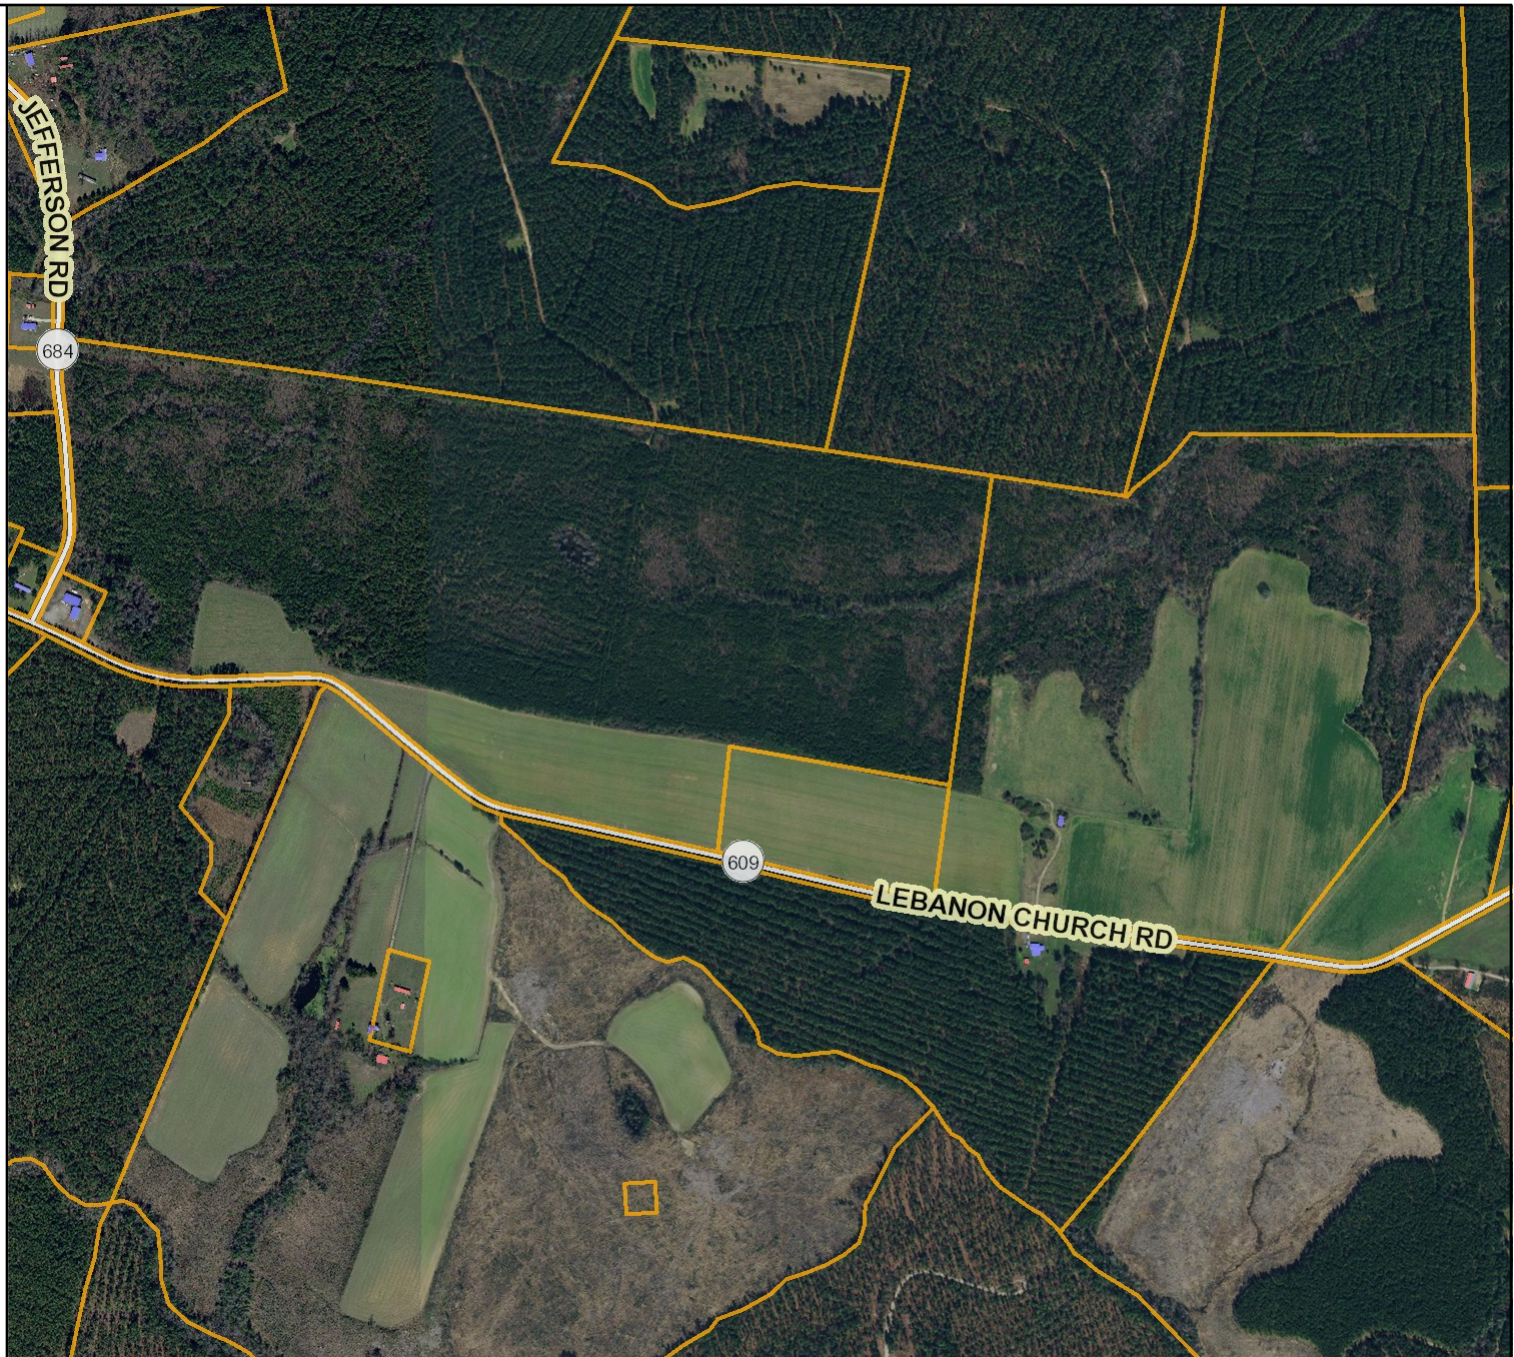

County of Sussex, Virginia

Legend

- County Boundary
- Building Footprints
- Building Footprints
- Outbuilding
- Primary
- Parcels
- Hidden Roads 18056

Map Printed from Sussex

Title: ALDON TURNER TRACTS, Sussex Co., VA

Date: 4/2/2020

DISCLAIMER: This drawing is neither a legally recorded map nor a survey and is not intended to be used as such. The information displayed is a compilation of records, information, and data obtained from various sources, and Sussex County is not responsible for its accuracy or how current it may be.